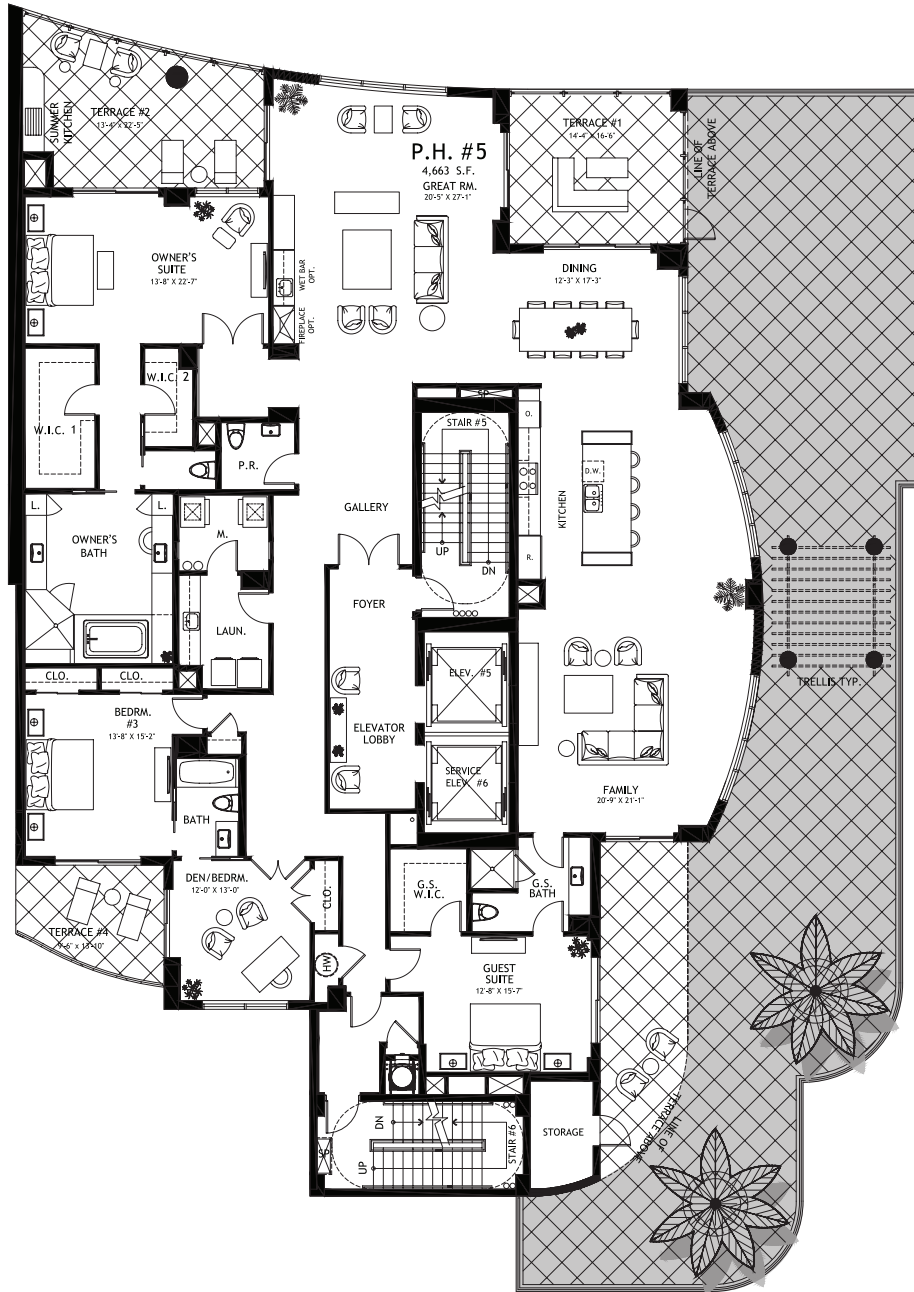

10' 8" ceilings except where dropped

*The shaded area is only available on floor 20

PENTHOUSE 5

FLOOR 20

3 bedrooms	Under air	4,663 sq. ft.
Den (or optional 4th bedroom)	Terraces	2,943 sq. ft.
3½ baths		
Private elevator foyer	Total living area	7,606 sq. ft.
Expanded terrace		

PENTHOUSE 5

FLOORS 21-23

3 bedrooms	Under air	4,596 sq. ft.
Den (or optional 4th bedroom)	Terraces	974 sq. ft.
3½ baths		
Private elevator foyer	Total living area	5,570 sq. ft.