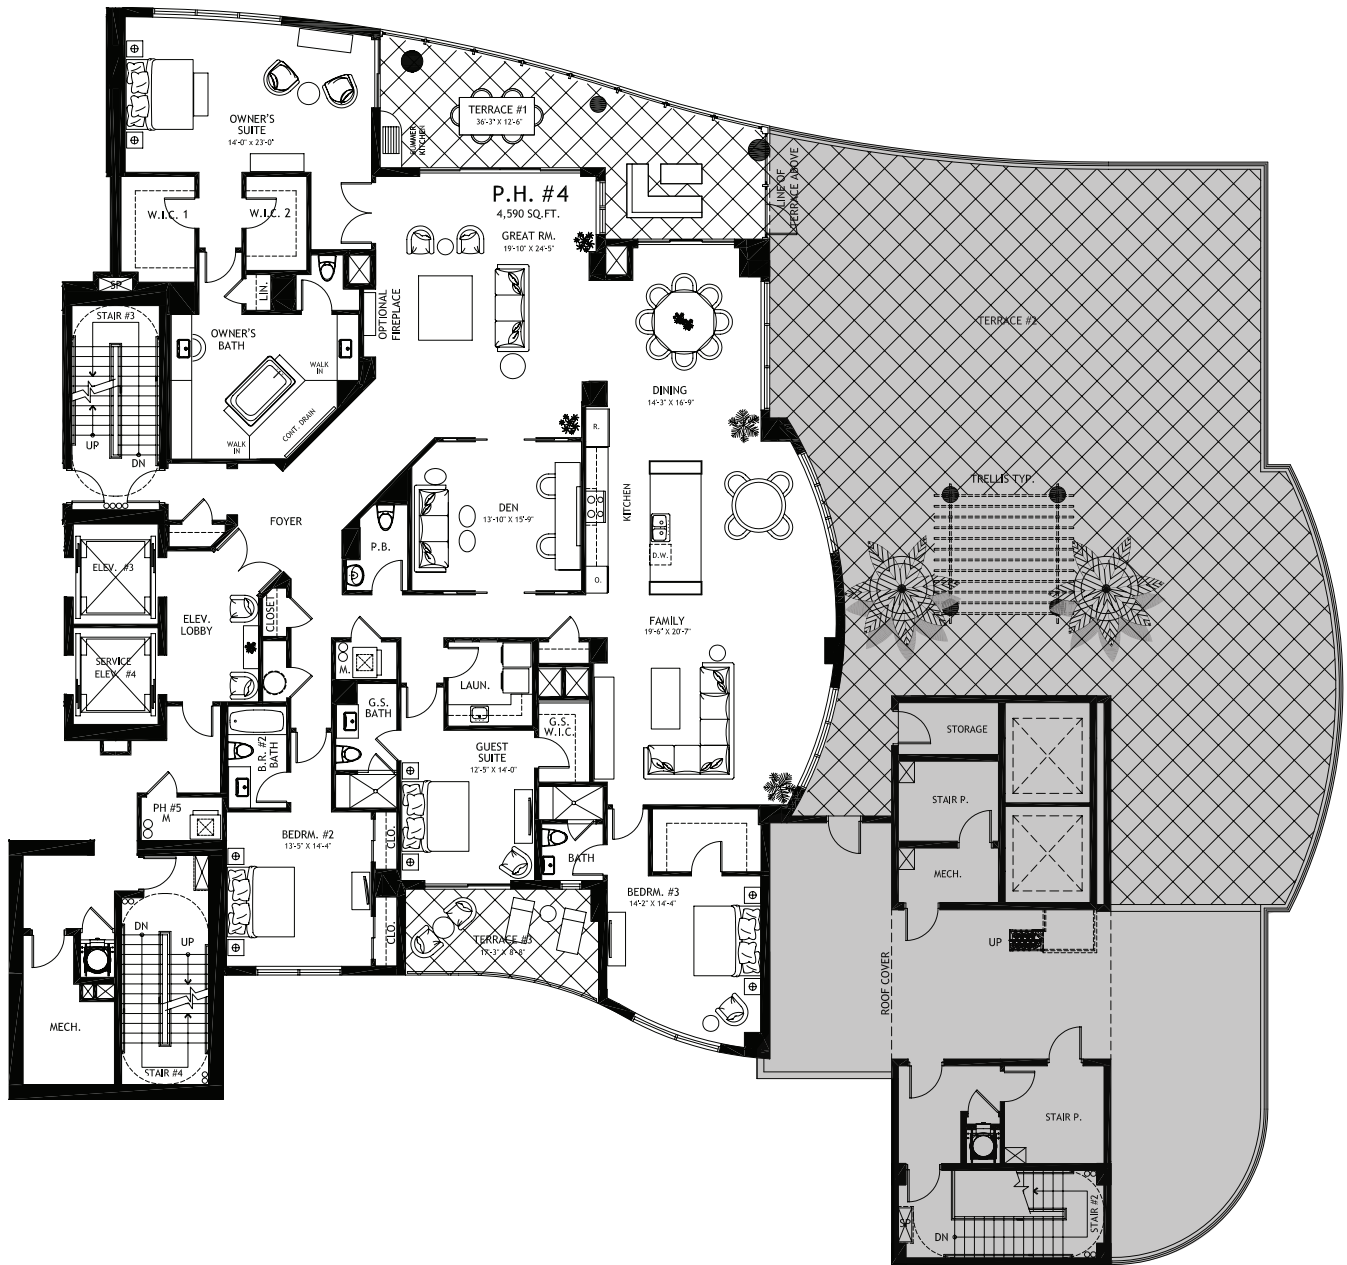

11' 4" ceilings except where dropped

*The shaded area is only available on floor 24

PENTHOUSE 4

FLOOR 24

4 bedrooms	Under air	4,590 sq. ft.
Den	Terraces	3,354 sq. ft.
4½ baths		
Private elevator foyer	Total living area	7,944 sq. ft.
Expanded terrace		

PENTHOUSE 4

FLOORS 25-27

4 bedrooms	Under air	4,590 sq. ft.
Den	Terraces	568 sq. ft.
4½ baths		
Private elevator foyer	Total living area	5,158 sq. ft.