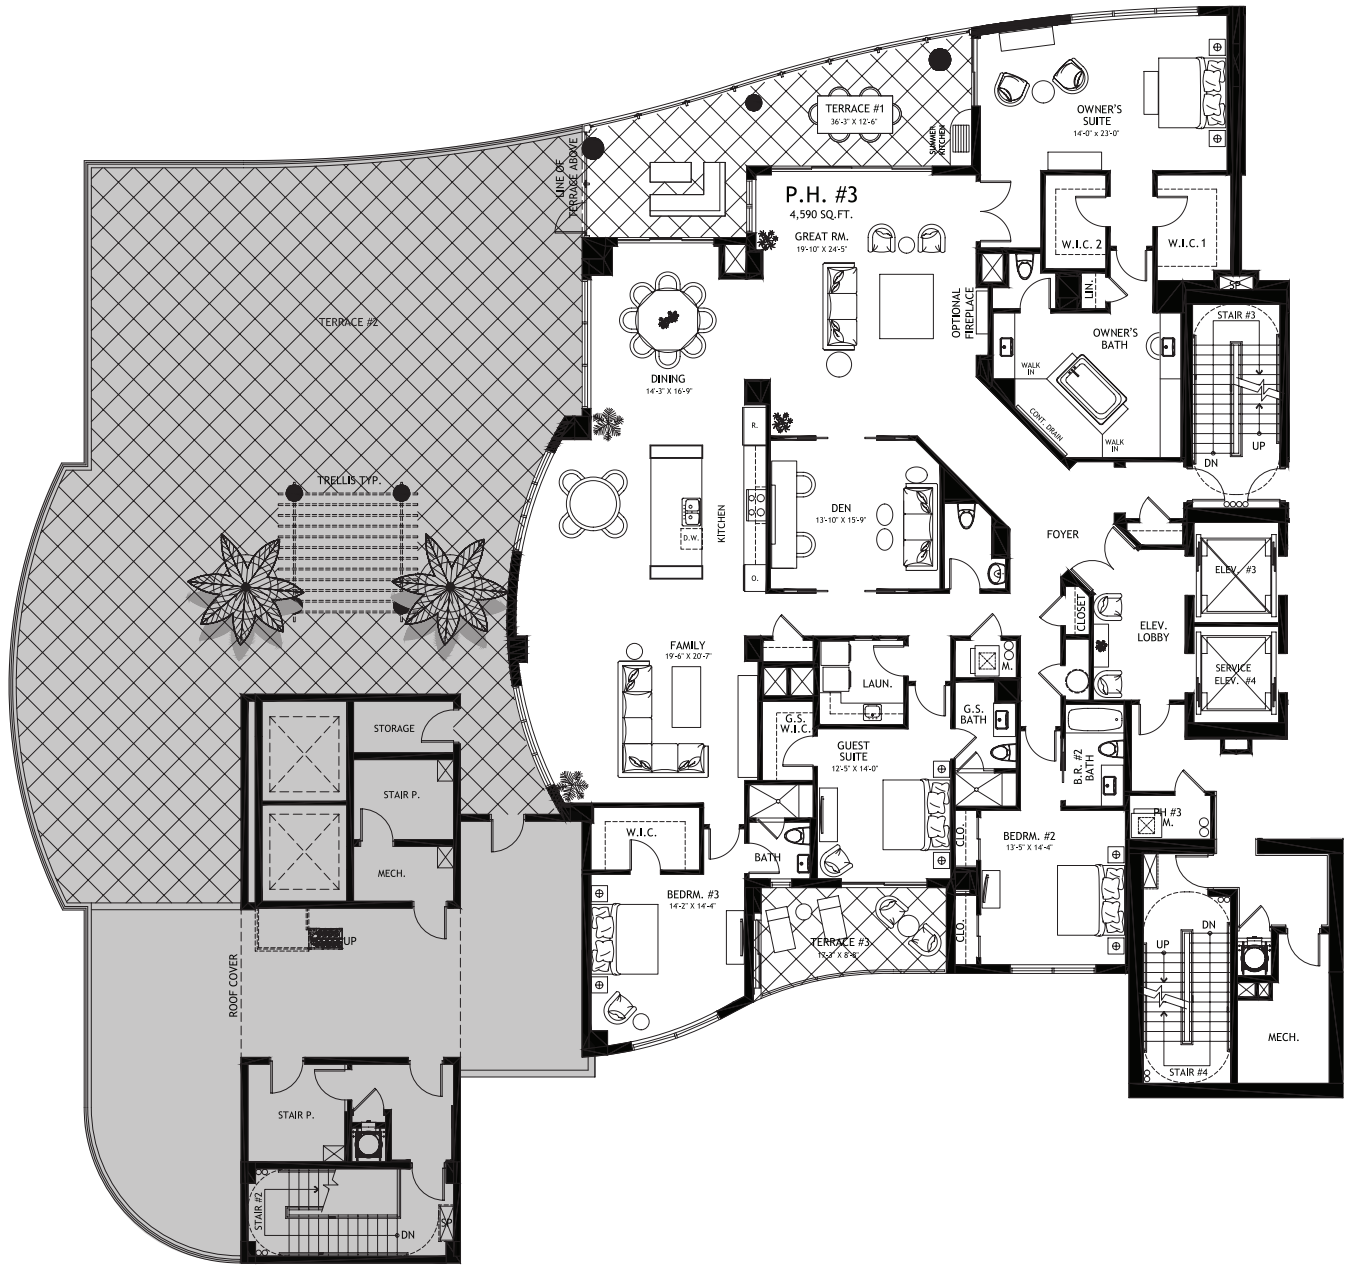

11' 4" ceilings except where dropped

\*The shaded area is only available on floor 24

## PENTHOUSE 3

FLOOR 24

4 bedrooms	Under air	4,590 sq. ft.
Den	Terraces	3,354 sq. ft.
4½ baths		
Private elevator foyer	Total living area	7,944 sq. ft.
Expanded terrace		

## PENTHOUSE 3

FLOORS 25-27

4 bedrooms	Under air	4,590 sq. ft.
Den	Terraces	568 sq. ft.
4½ baths		
Private elevator foyer	Total living area	5,158 sq. ft.